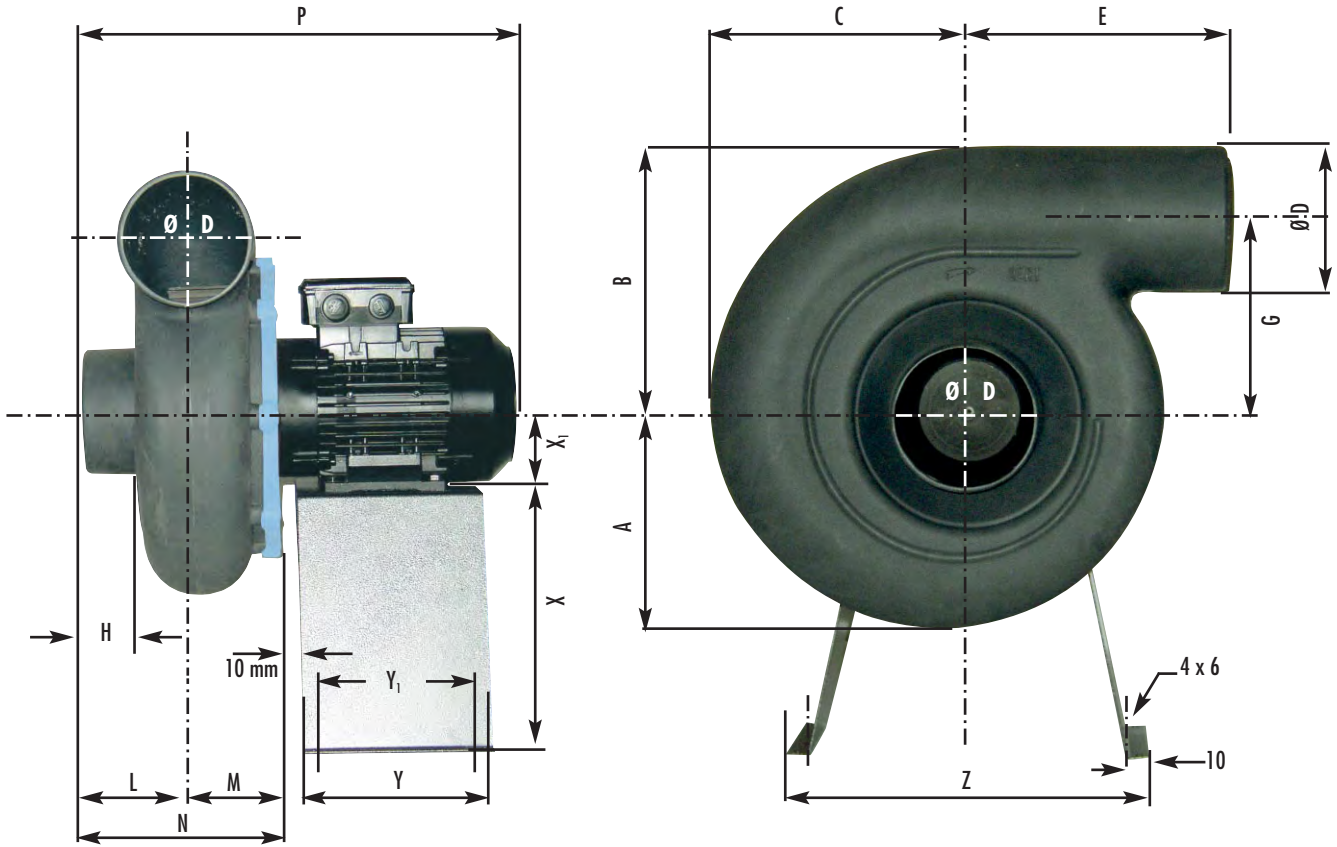

n (T/min) R.P.M.	Global dB	Global dB (A)
1450	90,6	77,7
1720	99,1	81,8
2850	115,8	93,8
3300	119	97

ISO 13347

ONLY LG POSITION

Dimensional data (mm). Metal stand does not come standard with fan (see accessories pricing).
The motor frame size may vary upon type of motor used.

A	B	C	Ø D	E	G	H	L	M	N	P	Y	Y ₁	Z	X	X ₁
235	288	278	160	262	205	40	100	97	197	477	240	160	420	300	90

Handings with IP55 motor type are viewed from inlet side - 45 degree adjustable