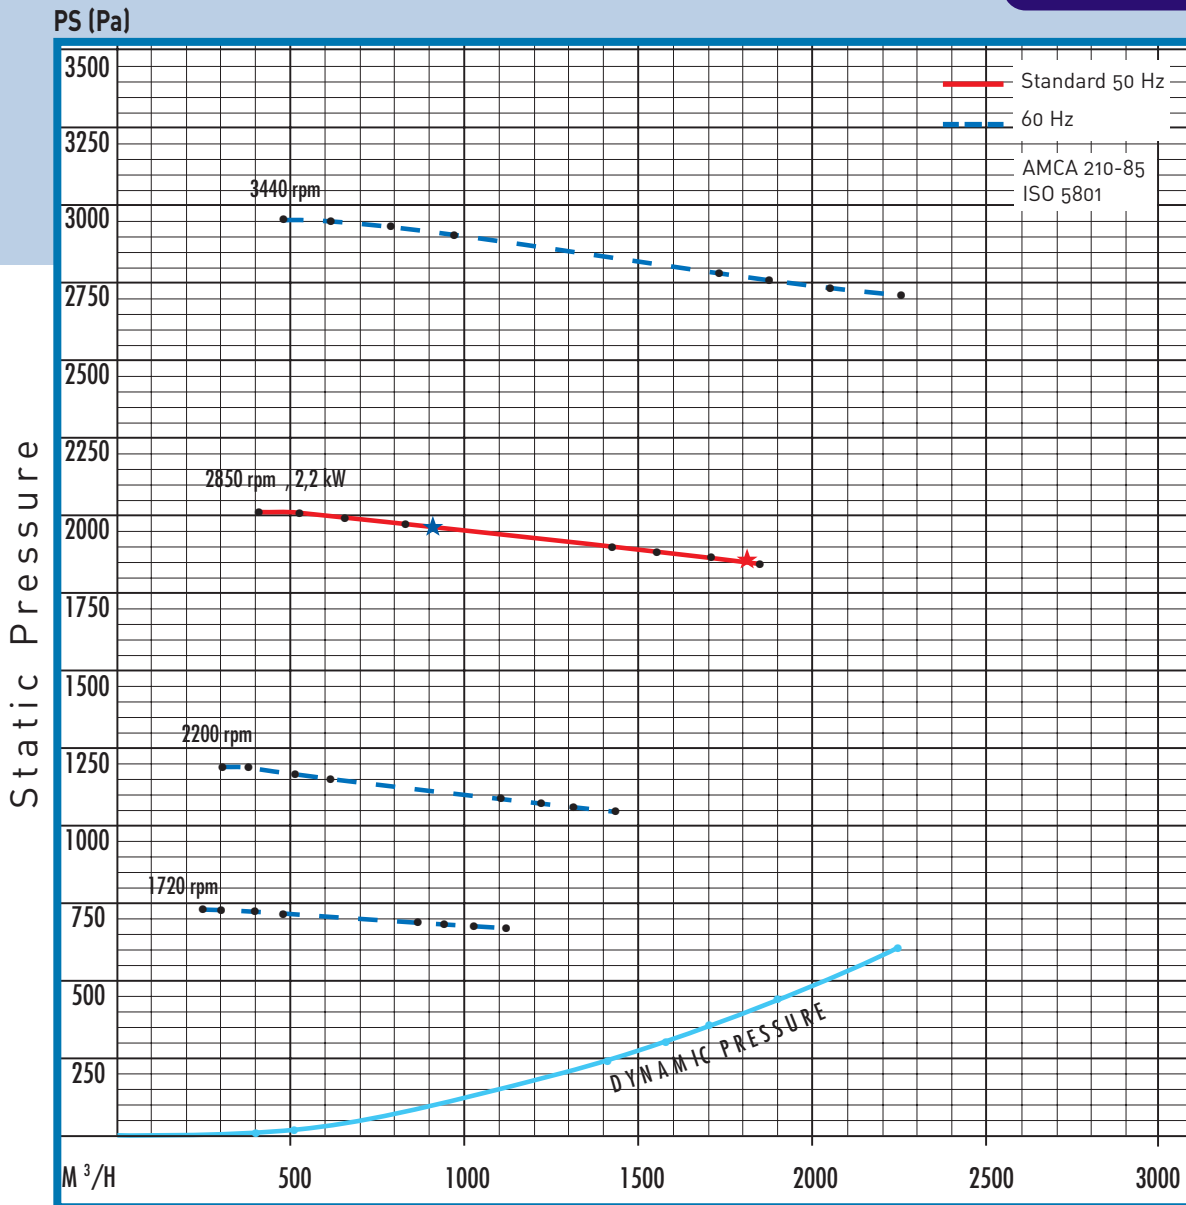

STORM 16

STORM Series

Noise level type B.
Visit our website for details.

Housing and motor noise level when fan is running near maximum output

n (T/min) R.P.M.	★ dB(A)	★ dB(A)	dB	
1450	77,7	79,3	90,6	92,6
1720	81,8	83,3	99,1	98,2
2850	93,8	94,8	115,8	110
3300	97	98,2	119	114,2

n (T/min) R.P.M.	Global dB	Global dB (A)
1450	90,6	77,7
1720	99,1	81,8
2850	115,8	93,8
3300	119	97

ISO 13347

ONLY LG POSITION

Dimensional data (mm). Metal stand does not come standard with fan (see accessories pricing).
The motor frame size may vary upon type of motor used.

A	B	C	Ø D	E	G	H	L	M	N	P	Y	Y ₁	Z	X	X ₁
235	288	278	160	262	205	40	100	97	197	477	240	160	420	300	90

Handings with IP55 motor type are viewed from inlet side - 45 degree adjustable